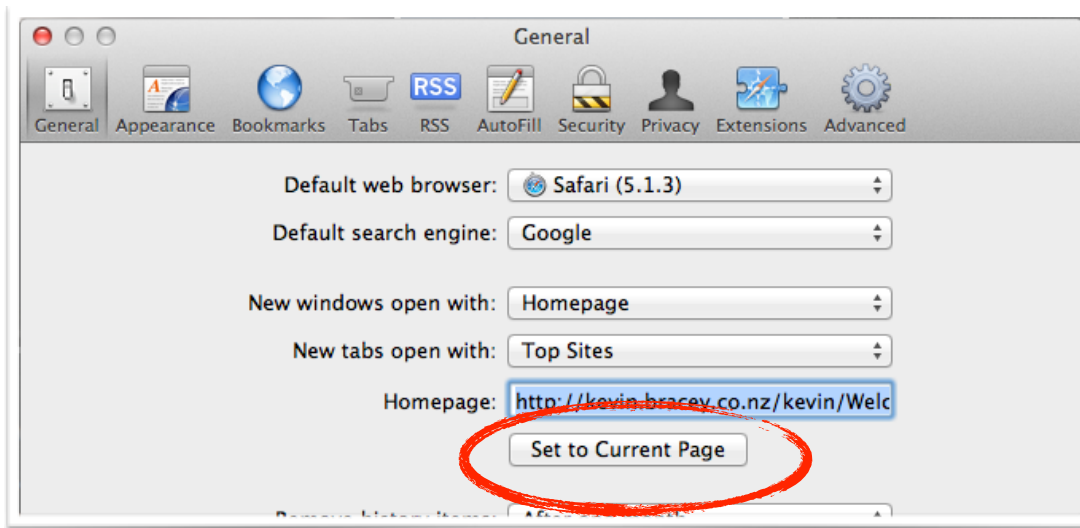

Setting Safari Homepage

When you Launch Safari or open a new Window it will go to the default Homepage, on a new Mac this is AppleLive, if you wish to change Homepage you can.

1. Browse to the Web Page, you wish to set to your Homepage
2. Open Safari > Preferences... menu

3. On the General Panel
4. Click Set to Current Page button

Also: Top Sites

By clicking on this icon you will be shown your Top Sites and/or History, a great way to get to back to frequently visited web pages.